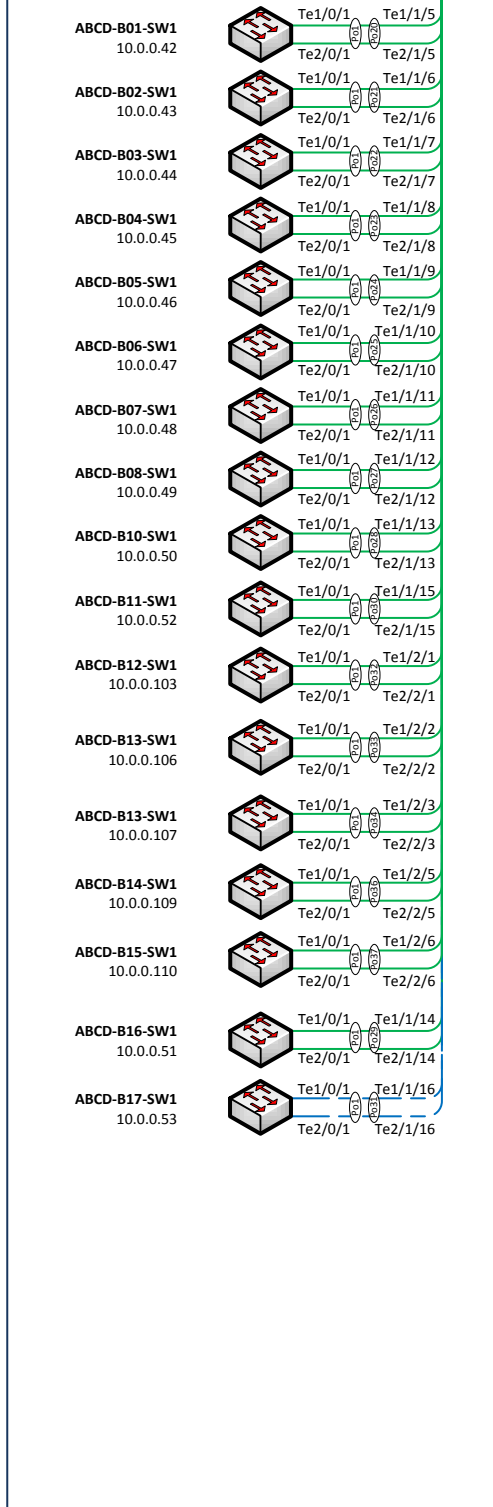

SPT: MST
 Core-SW is root for all instances
 Instance 0: VLANs: 1-4094

Machine Room 1

ISP A MPLS Router

ISP B MPLS Router

Machine Room 2

DC A

DC B

DC C

DC D

DC E

DC F