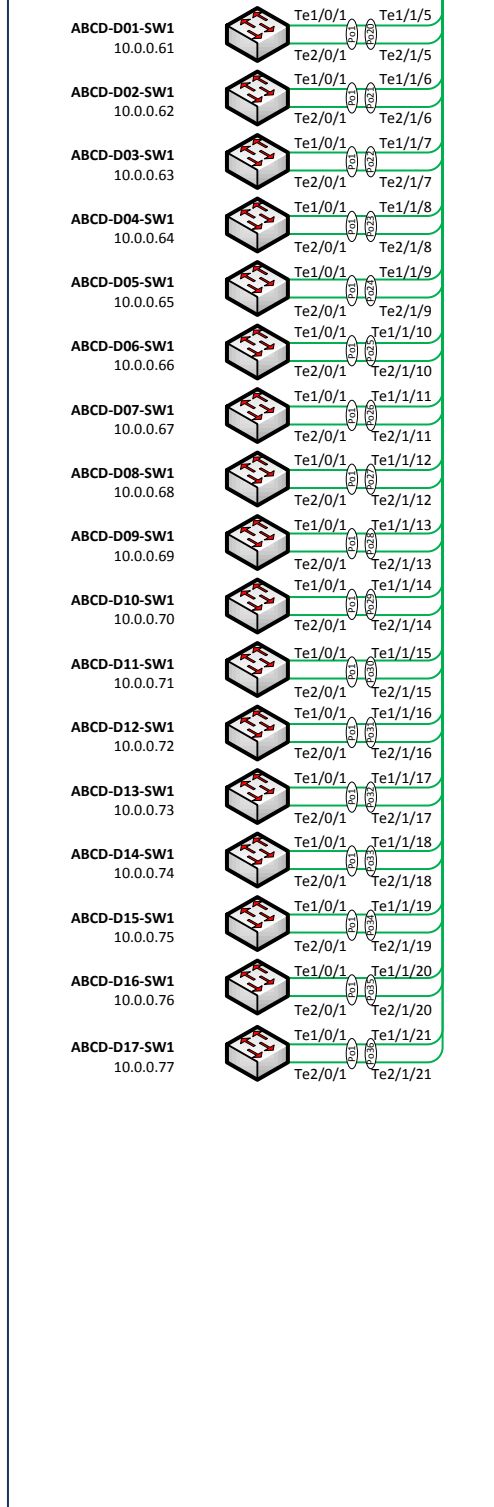

SPT: MST
 Core-SW is root for all instances
 Instance 0: VLANs: 1-4094

Machine Room 1

ISP A MPLS Router

ISP B MPLS Router

Machine Room 2

DC A

DC B

DC C

DC D

DC E

DC F