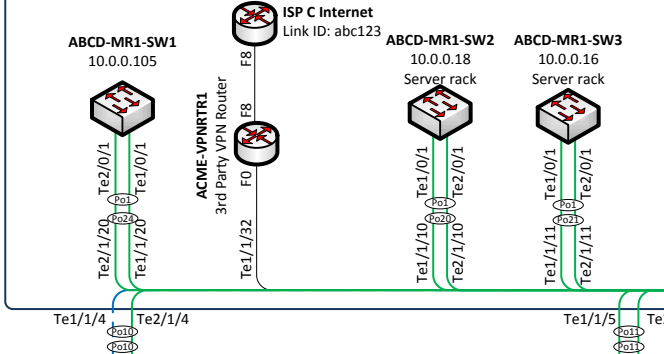

SPT: MST
 Core-SW is root for all instances
 Instance 0: VLANs: 1-4094

Machine Room 1

ISP A MPLS Router

ISP B MPLS Router

Machine Room 2

DC A

DC B

DC C