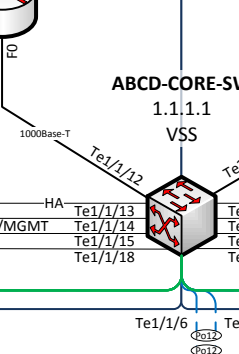

SPT: MST
 Core-SW is root for all instances
 Instance 0: VLANs: 1-4094

Machine Room 1

ISP A MPLS Router

ISP B MPLS Router

Machine Room 2

DC A

DC B

DC C

DC D

DC E

DC F