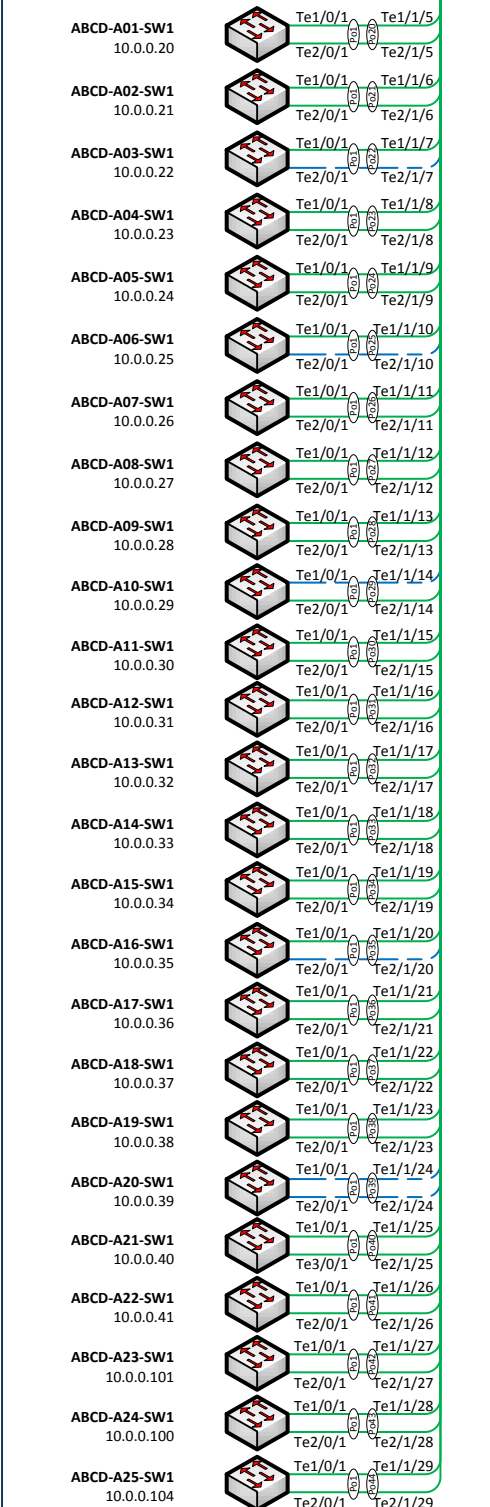

SPT: MST
 Core-SW is root for all instances
 Instance 0: VLANs: 1-4094

Machine Room 1

ISP A MPLS Router

ISP B MPLS Router

Machine Room 2

DC A

DC B

DC C

DC D

DC E

DC F